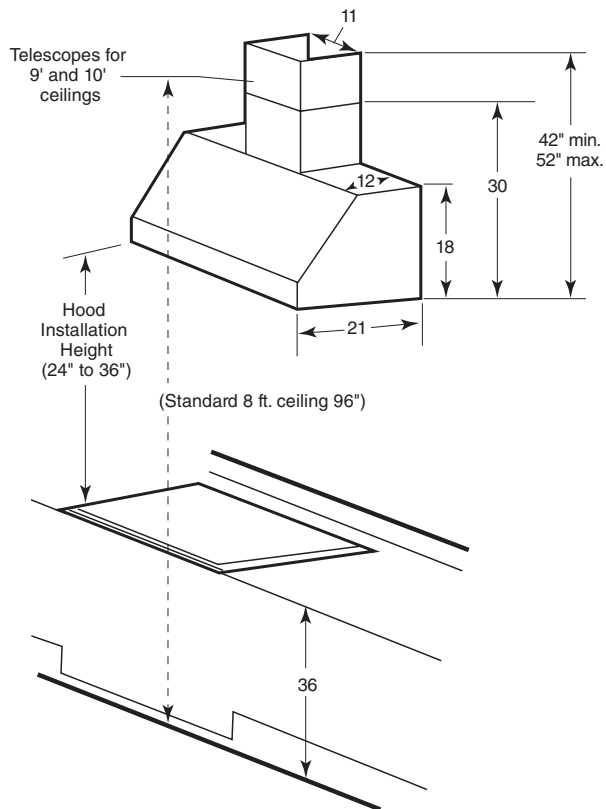

Café™ 30" Commercial Hood

CVW93012MSS / CVW93013MDS / CVW93014MWM

CAFÉ

DISTINCT BY DESIGN™

WARRANTY

Parts warranty	Limited 1-year entire appliance
Labor warranty	Limited 1-year entire appliance
Warranty notes	See written warranty for full details

DIMENSIONS AND INSTALLATION INFORMATION

Installation Information:

Before installing, consult Use & Care/installation instructions packed with product for current dimensional data.

Optional Kits for 30" Commercial hoods

- UXCH2NSS—Stainless chimney kit
- UXCH3NDS—Matte Black chimney kit
- UXCH4NWM—Matte White chimney kit

AMP RATING

120V	3.9

Installed above a cooktop
(shown with optional chimney kit)