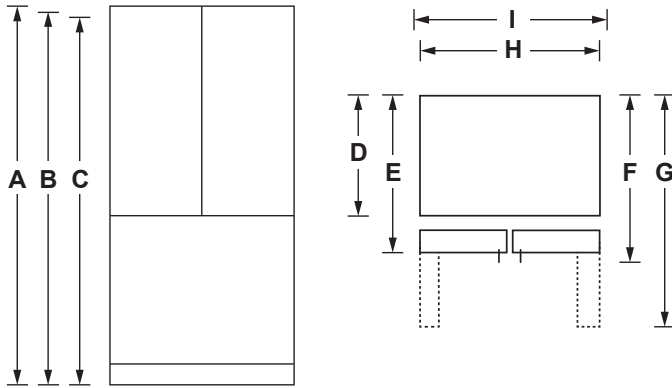

Café™ Energy Star® 18.6 Cu. Ft. Counter-Depth French-Door Refrigerator

CWE19SP3ND1 / CWE19SP4NW2 / CWE19SP2NS1

CAFÉ

DISTINCT BY DESIGN™

WARRANTY

Parts warranty	Limited 1-year entire appliance
Labor warranty	Limited 1-year entire appliance
Warranty notes	See written warranty for full details

DIMENSIONS

OVERALL DIMENSIONS	Height to top of door (in.) A	69-7/8
	Height to top of hinge (in.) B	69-3/4
	Height to top of case (in.) C	68-5/8
	Case depth without door (in.) D	24-1/8
	Case depth less door handle (in.) E	29
	Case depth with door handle (in.) F	31
	Depth with fresh food door open 90° (in.) G	42
	Width (in.) H	32-3/4
Width with door open 90° with door handle (in.) I	40-1/2	
AIR CLEARANCES	Each side (in.)	1/8
	Top (in.)	1
	Back (in.)	2

ADDITIONAL ACCESSORIES

For answers to your Café™ product questions, visit our website at cafeappliances.com.