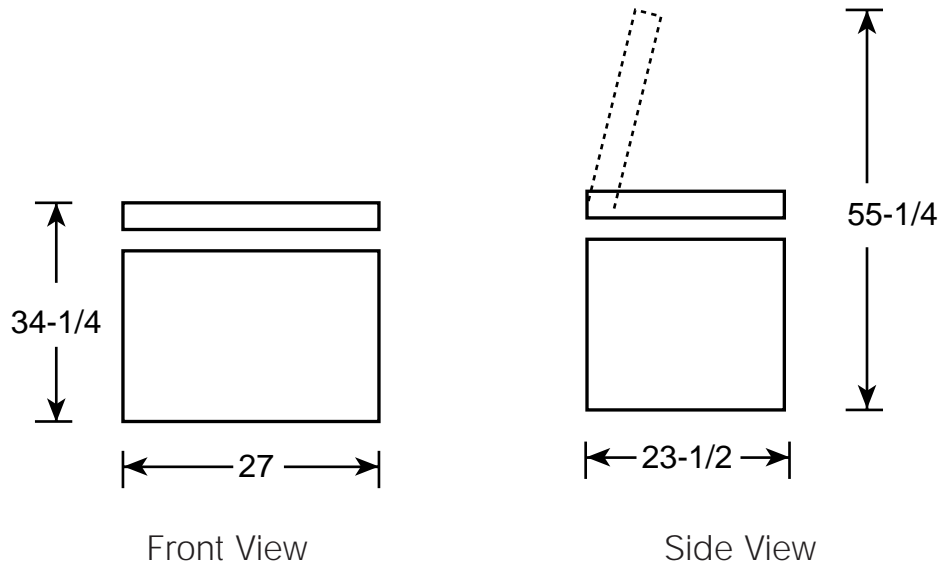

GE Appliances

FCM5SAWH—GE Chest Freezer

Dimensions (in inches)

Air Clearances	
Each side (in.)	3
Back (in.)	3

Revised 8/98

For answers to your Monogram,[®]
GE Profile Performance Series,[™]
GE Profile[™] or GE appliance questions, call
GE Answer Center[®] service, 800.626.2000.

Total volume and shelf area are calculated by the Association of Home Appliance Manufacturers' standards.

Listed by Underwriters Laboratories

GE Appliances

FCM5SAWH—GE Chest Freezer

Features and Benefits

- 5.0 cu. ft. Capacity
- Manual Defrost
- Adjustable Temperature Control
- Model FCM5SAWH—White