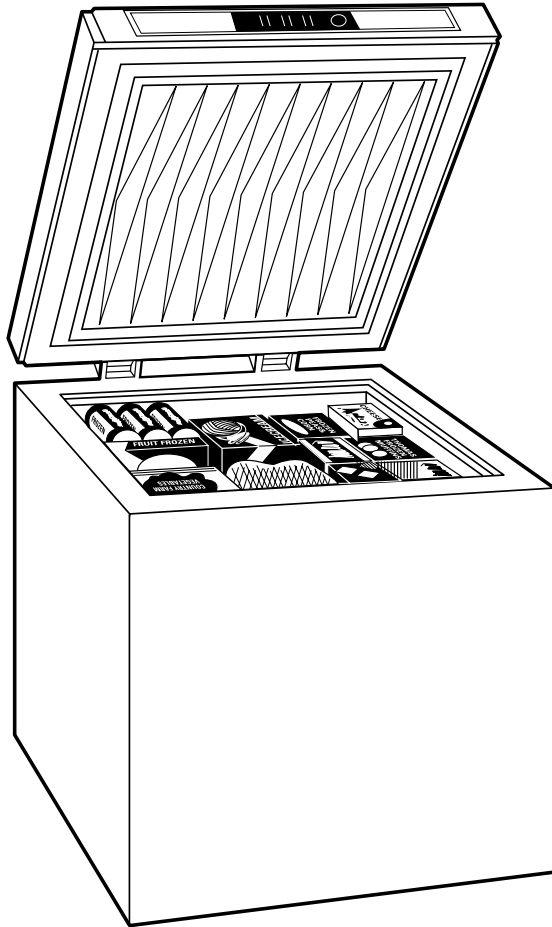

GE Appliances

FCM5SAWH—GE Chest Freezer

Dimensions (in inches)

Air Clearances	
Each side (in.)	3
Back (in.)	3

Revised 8/98

For answers to your Monogram,[®]
GE Profile Performance Series,[™]
GE Profile[™] or GE appliance questions, call
GE Answer Center[®] service, 800.626.2000.

Total volume and shelf area are calculated by the Association of Home Appliance Manufacturers' standards.

Listed by Underwriters Laboratories

GE Appliances

FCM5SAWH—GE Chest Freezer

Features and Benefits

- 5.0 cu. ft. Capacity
- Manual Defrost
- Adjustable Temperature Control
- Model FCM5SAWH—White

GE Appliances

FCM5SAWH—GE Chest Freezer

Dimensions (in inches)

Air Clearances	
Each side (in.)	3
Back (in.)	3

Revised 8/98

For answers to your Monogram®,
GE Profile Performance Series™,
GE Profile™ or GE appliance questions, call
GE Answer Center® service, 800.626.2000.