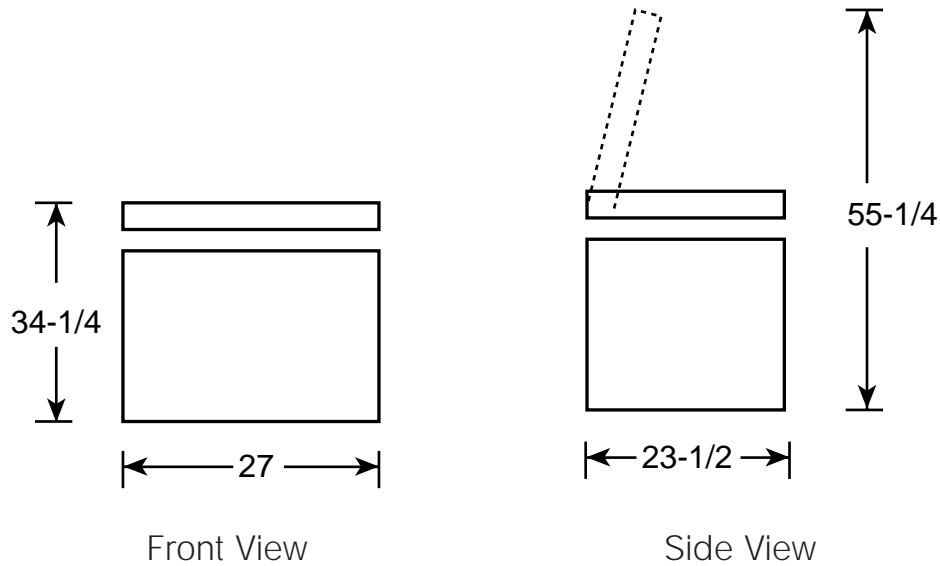

GE Appliances

FCM5SAWH—GE Chest Freezer

Dimensions (in inches)

Air Clearances	
Each side (in.)	3
Back (in.)	3

Revised 8/98

For answers to your Monogram,[®]
GE Profile Performance Series,[™]
GE Profile[™] or GE appliance questions, call
GE Answer Center[®] service, 800.626.2000.

Total volume and shelf area are calculated by the Association of Home Appliance Manufacturers' standards.

Listed by Underwriters Laboratories

GE Appliances

FCM5SAWH—GE Chest Freezer

Features and Benefits

- 5.0 cu. ft. Capacity
- Manual Defrost
- Adjustable Temperature Control
- Model FCM5SAWH—White

GE Appliances

FCM5SAWH—GE Chest Freezer

Dimensions (in inches)

Air Clearances	
Each side (in.)	3
Back (in.)	3

Revised 8/98

For answers to your Monogram®,
GE Profile Performance Series™,
GE Profile™ or GE appliance questions, call
GE Answer Center® service, 800.626.2000.