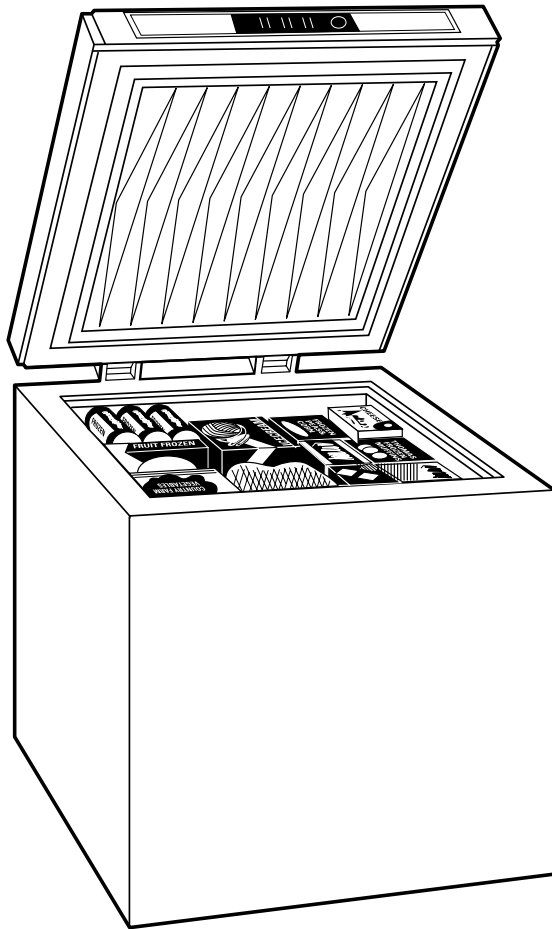

## FCM5SAWH—GE Chest Freezer

Dimensions (in inches)

Air Clearances	
Each side (in.)	3
Back (in.)	3

Revised 8/98

For answers to your Monogram®,  
GE Profile Performance Series™,  
GE Profile™ or GE appliance questions, call  
GE Answer Center® service, 800.626.2000.

## FCM5SAWH—GE Chest Freezer

### Features and Benefits

- 5.0 cu. ft. Capacity
- Manual Defrost
- Adjustable Temperature Control
- Model FCM5SAWH—White

GE Appliances