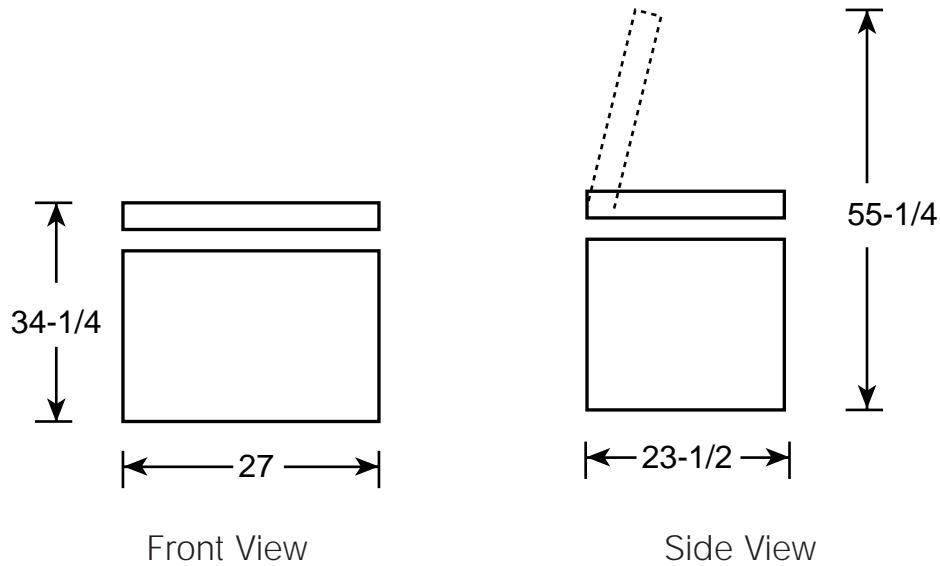

## FCM5SAWH—GE Chest Freezer

Dimensions (in inches)

Air Clearances	
Each side (in.)	3
Back (in.)	3

Revised 8/98

For answers to your Monogram®,  
GE Profile Performance Series™,  
GE Profile™ or GE appliance questions, call  
GE Answer Center® service, 800.626.2000.