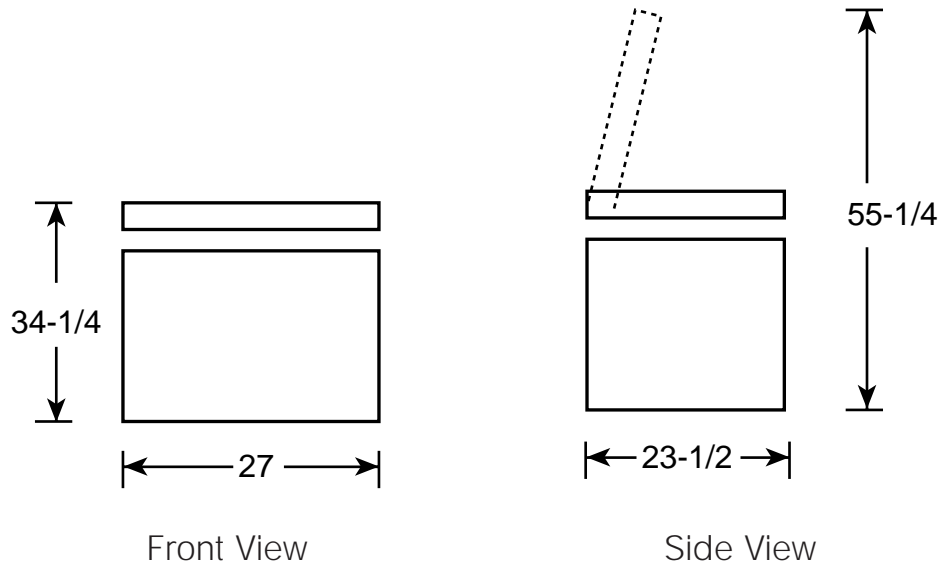

GE Appliances

FCM5SAWH—GE Chest Freezer

Dimensions (in inches)

Air Clearances	
Each side (in.)	3
Back (in.)	3

Revised 8/98

For answers to your Monogram,®
GE Profile Performance Series,™
GE Profile™ or GE appliance questions, call
GE Answer Center® service, 800.626.2000.

Total volume and shelf area are calculated by the Association of Home Appliance Manufacturers' standards.

Listed by Underwriters Laboratories