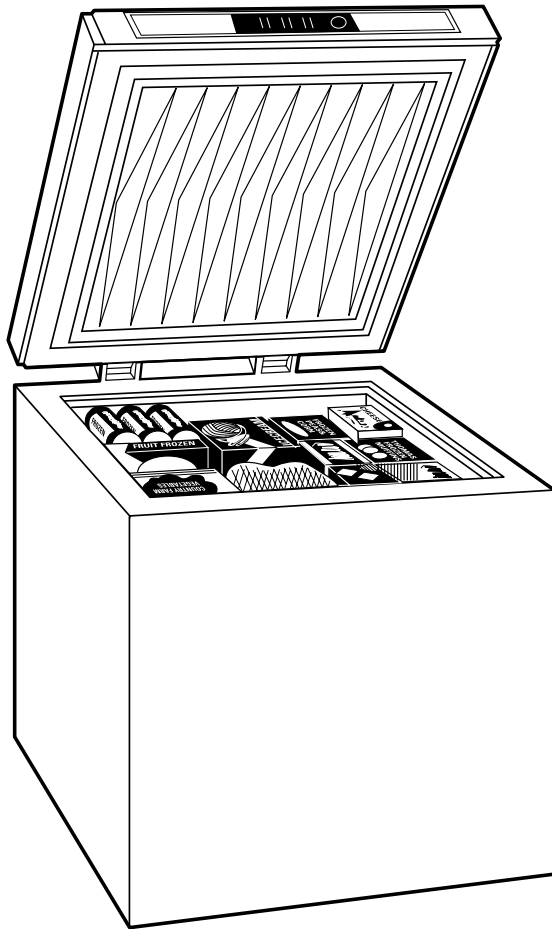

## FCM5SAWH—GE Chest Freezer

### Features and Benefits

- 5.0 cu. ft. Capacity
- Manual Defrost
- Adjustable Temperature Control
- Model FCM5SAWH—White

GE Appliances

### Features and Benefits

- 5.0 cu. ft. Capacity
- Manual Defrost
- Adjustable Temperature Control
- Model FCM5SAWH—White