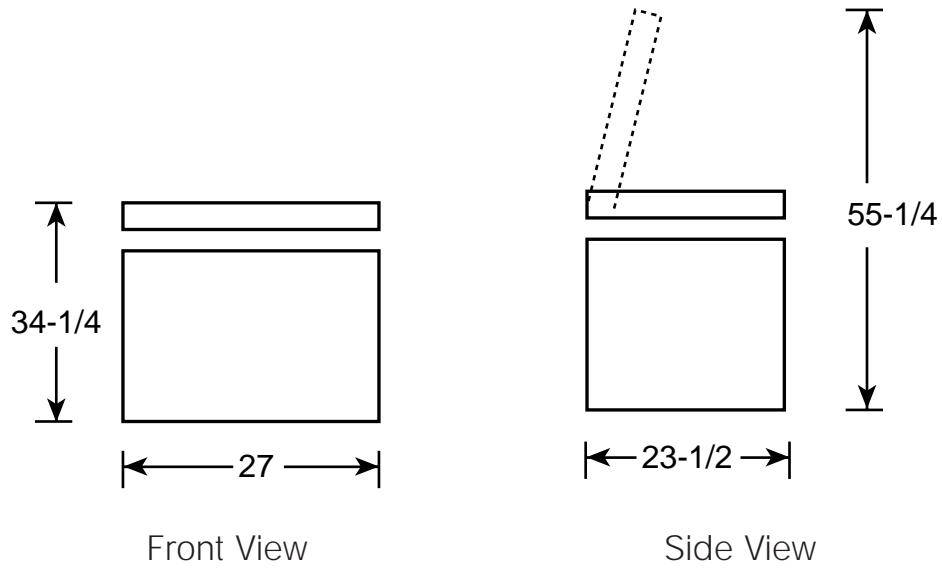

## FCM5SAWH—GE Chest Freezer

Dimensions (in inches)

Air Clearances	
Each side (in.)	3
Back (in.)	3

Revised 8/98

For answers to your Monogram®,  
 GE Profile Performance Series™,  
 GE Profile™ or GE appliance questions, call  
 GE Answer Center® service, 800.626.2000.