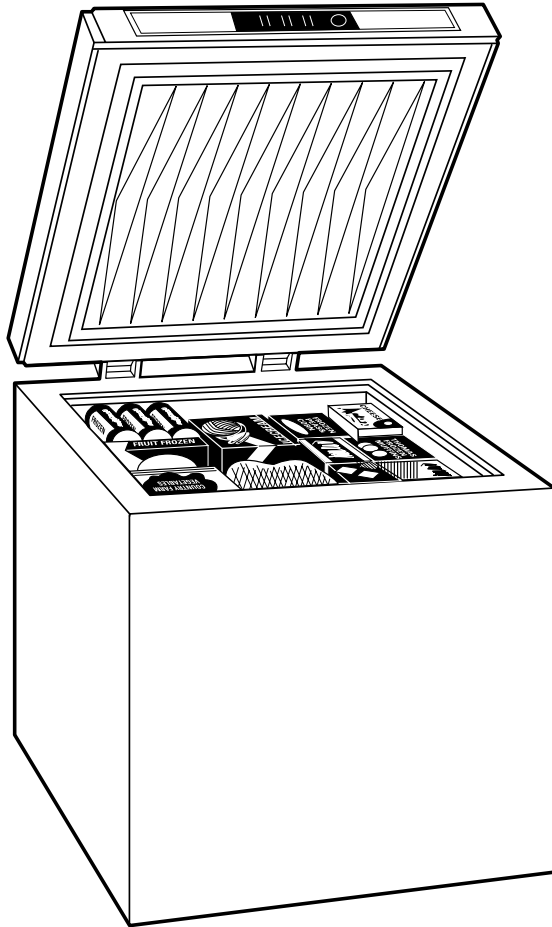

## FCM5SAWH—GE Chest Freezer

### Features and Benefits

- 5.0 cu. ft. Capacity
- Manual Defrost
- Adjustable Temperature Control
- Model FCM5SAWH—White

GE Appliances

### **Features and Benefits**

- 5.0 cu. ft. Capacity
- Manual Defrost
- Adjustable Temperature Control
- Model FCM5SAWH—White