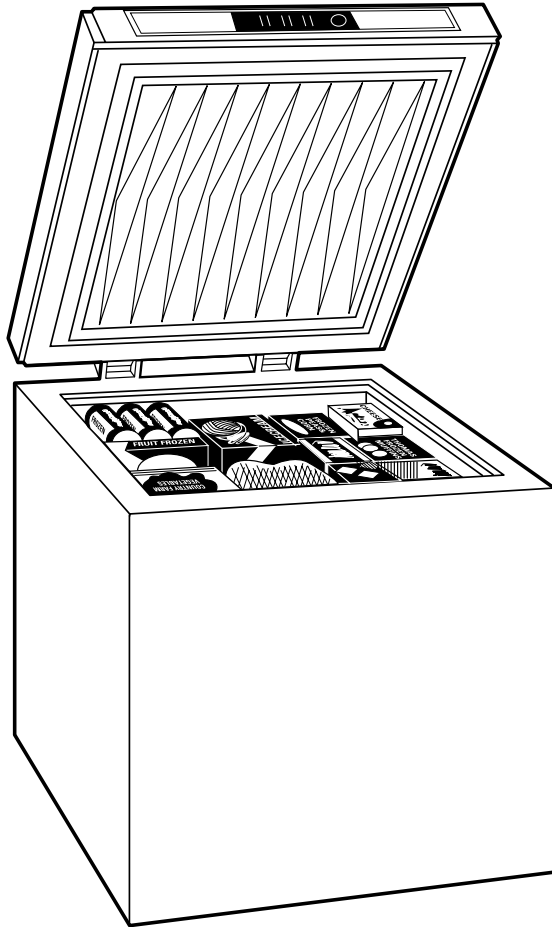

## FCM5SAWH—GE Chest Freezer

Dimensions (in inches)

Air Clearances	
Each side (in.)	3
Back (in.)	3

Revised 8/98

For answers to your Monogram®,  
 GE Profile Performance Series™,  
 GE Profile™ or GE appliance questions, call  
 GE Answer Center® service, 800.626.2000.

## FCM5SAWH—GE Chest Freezer

### Features and Benefits

- 5.0 cu. ft. Capacity
- Manual Defrost
- Adjustable Temperature Control
- Model FCM5SAWH—White

GE Appliances