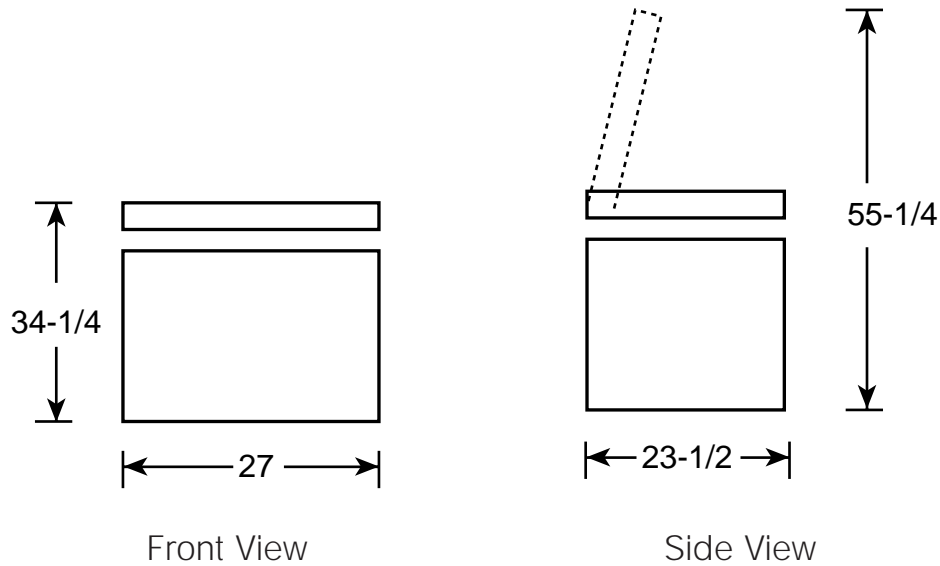

GE Appliances

FCM5SAWH—GE Chest Freezer

Dimensions (in inches)

Air Clearances	
Each side (in.)	3
Back (in.)	3

Revised 8/98

For answers to your Monogram®,
GE Profile Performance Series™,
GE Profile™ or GE appliance questions, call
GE Answer Center® service, 800.626.2000.

Total volume and shelf
area are calculated by the
Association of Home
Appliance Manufacturers'
standards.

Listed by
Underwriters
Laboratories