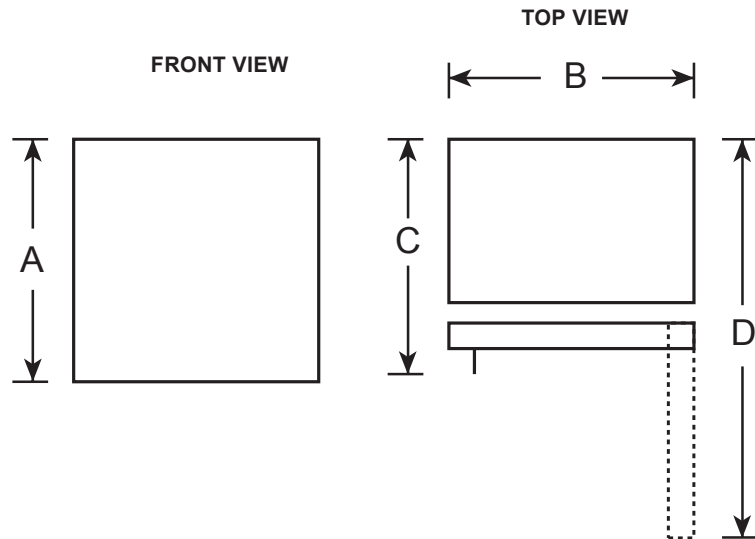

PWS06DSP/BP

GE Profile™ Wine Center

DIMENSIONS AND INSTALLATION INFORMATION (IN INCHES)

OVERALL DIMENSIONS	Height (in.) A	33-3/4
	Width (in.) B	23-1/2
	Depth with handle (in.) C	25
	Depth with door open 90° (in.) D	45-1/4
AIR CLEARANCES	Each side (in.)	0
	Top (in.)	0
	Back (in.)	0

PWS06DSP/BP

GE Profile™ Wine Center

FEATURES AND BENEFITS

Total Capacity: 4.8 Cu. Ft.

Capacity: 44 Wine Bottles

ADA Compliant: Yes

Energy Star: No

BI capable: Yes